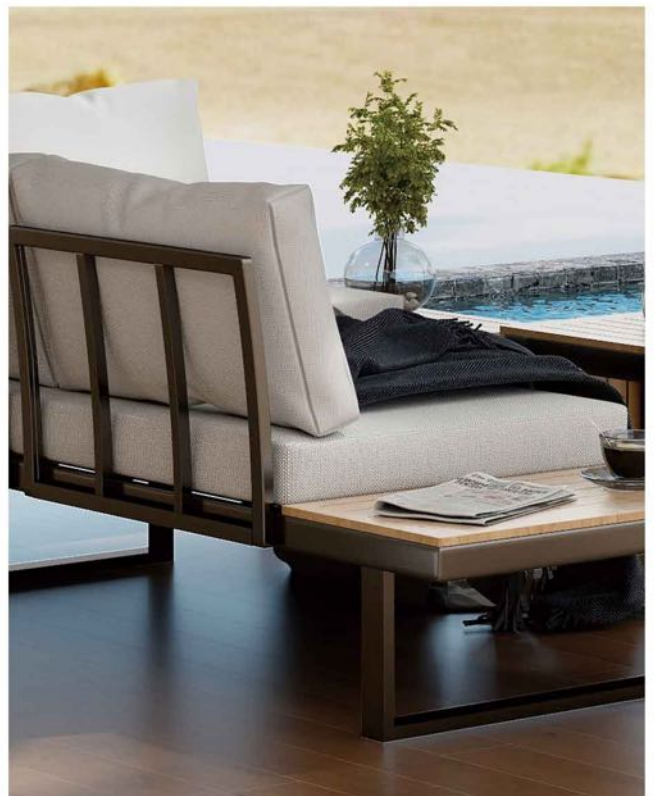

Tronk Design

Commercial Offerings

Outdoor Lounge Furniture/Daybeds

Outdoor Dining

Café/Restaurant Dining/Seating

Outdoor Umbrellas

▲ BP2135

▲ BP1702